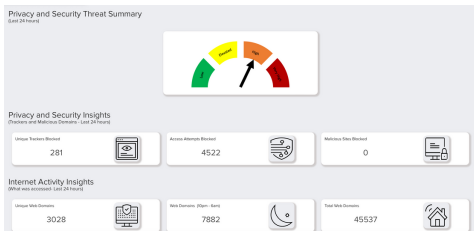

THE PROBLEM

Subscribers are increasingly adopting smart home devices and apps. They need cyber threat protection, online privacy and the ability to block adult content and apps in their home across all devices. Current solutions that ISPs can provide require different hardware and software for FTTH, cable modem and WISP customers. There is no way to deliver a unified experience to subscribers without significant CAPEX or management overhead. CPE upgrades or updates result in changes to the subscriber experience.

OUR SOLUTION

Kavalan is a simple, affordable, whole home online security and privacy product that delivers enterprise grade cybersecurity in an Opt-In model. For subscribers, there is no software to install, no devices to buy. ISPs can deploy Kavalan to their entire subscriber base in minutes. Kavalan is CPE independent, requires ZERO CAPEX and can be used by cable modem, FTTH and WISP subscribers. Subscribers can be enrolled and provisioned from the office with no van drive needed.

[HTTPS://WWW.NANDISECURITY.COM](https://www.nandisecurity.com)

REVENUE SHARE MODEL - OWE NOTHING UNTIL REVENUES REALIZED

- Add a cyber security and privacy bundle as a new revenue stream in minutes
- Increase customer satisfaction with a faster, cleaner internet experience
- Reduce bandwidth usage cost by up to 10% for each connected home
- Simple one click subscriber enrollment and provisioning
- Deploy in minutes to the subscriber base and increase revenue instantly
- No CAPEX for ISPs with a Nandi Security managed cloud based service

info@nandisecurity.com